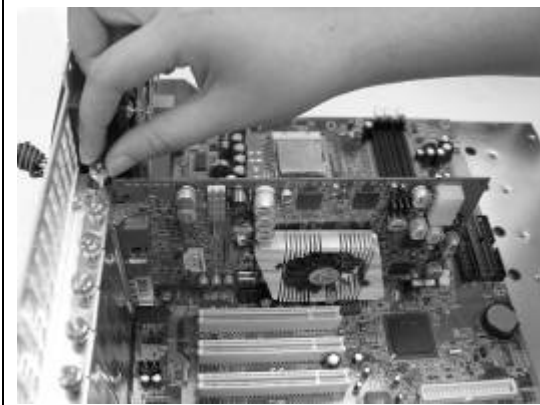

1. Remove all thumb screws from the back side of the case (8 for side panels, 6 for motherboard tray)

2. Remove side panels as shown

3. Pull the sliding motherboard tray out

4. Collect all motherboard stands as necessary for your motherboard

5. Align and screw in each motherboard stands onto the motherboard tray tightly

6. Place motherboard on the installed motherboard stands and secure with screws

7. Expansion card installation

8. Remove all slot covers for the cards you wish to install

9. Insert all cards and secure with thumb screws removed in the previous step

10.. Look for drive bays you wish to use and remove the screws in those bays

11. Insert optical drive or other 5.25" device into the drive bay