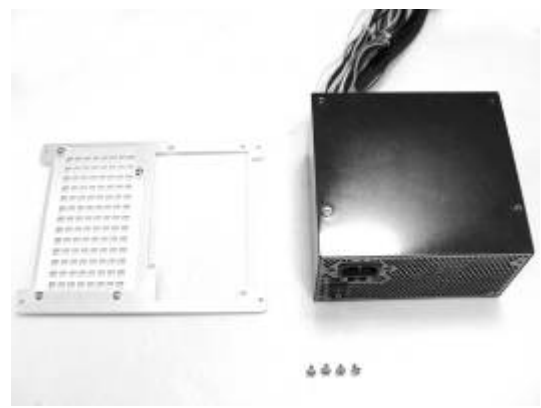

20. Secure drive cages by tightening the thumb screws

22. Remove the PSU plate from the case to prepare for installation