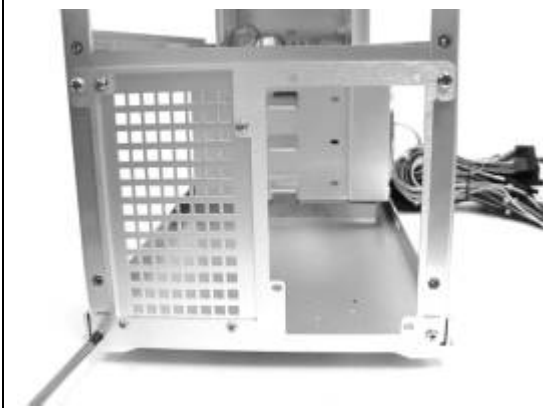

16. A removed 3.5" drive cage shown

17. Insert hard drive into the drive cage and secure with HW#6-32\*6 screws

18. Each 3.5" drive cage can accommodate three hard drives

19. Insert 3.5" drive cage back into the case

20. Secure drive cages by tightening the thumb screws

21. Remove four HW#6-32\*6 screws on the outer edge of PSU plate

22. Remove the PSU plate from the case to prepare for installation

23. Align the power supply to the PSU plate and secure with HW#6-32\*6 screws