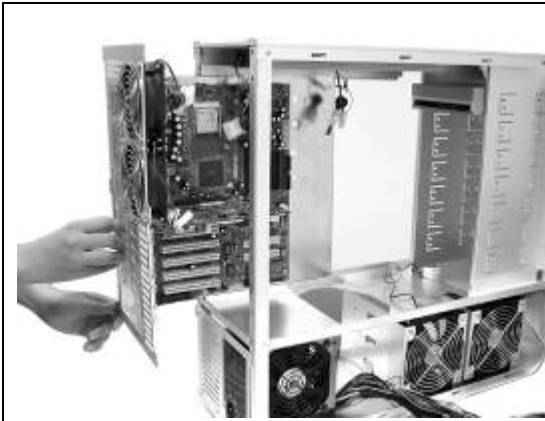

20. Secure drive cages by tightening the thumb screws

21. Remove four HW#6-32\*6 screws on the outer edge of PSU plate

22. Remove the PSU plate from the case to prepare for installation

23. Align the power supply to the PSU plate and secure with HW#6-32\*6 screws

24. Install both PSU plate and the power supply back into the case

25. Slide completed motherboard tray (with motherboard, cards, CPU, memory, etc...) back into the case

26. Secure motherboard tray with all six thumb screws and proceed to connect all cables and wires to complete system install